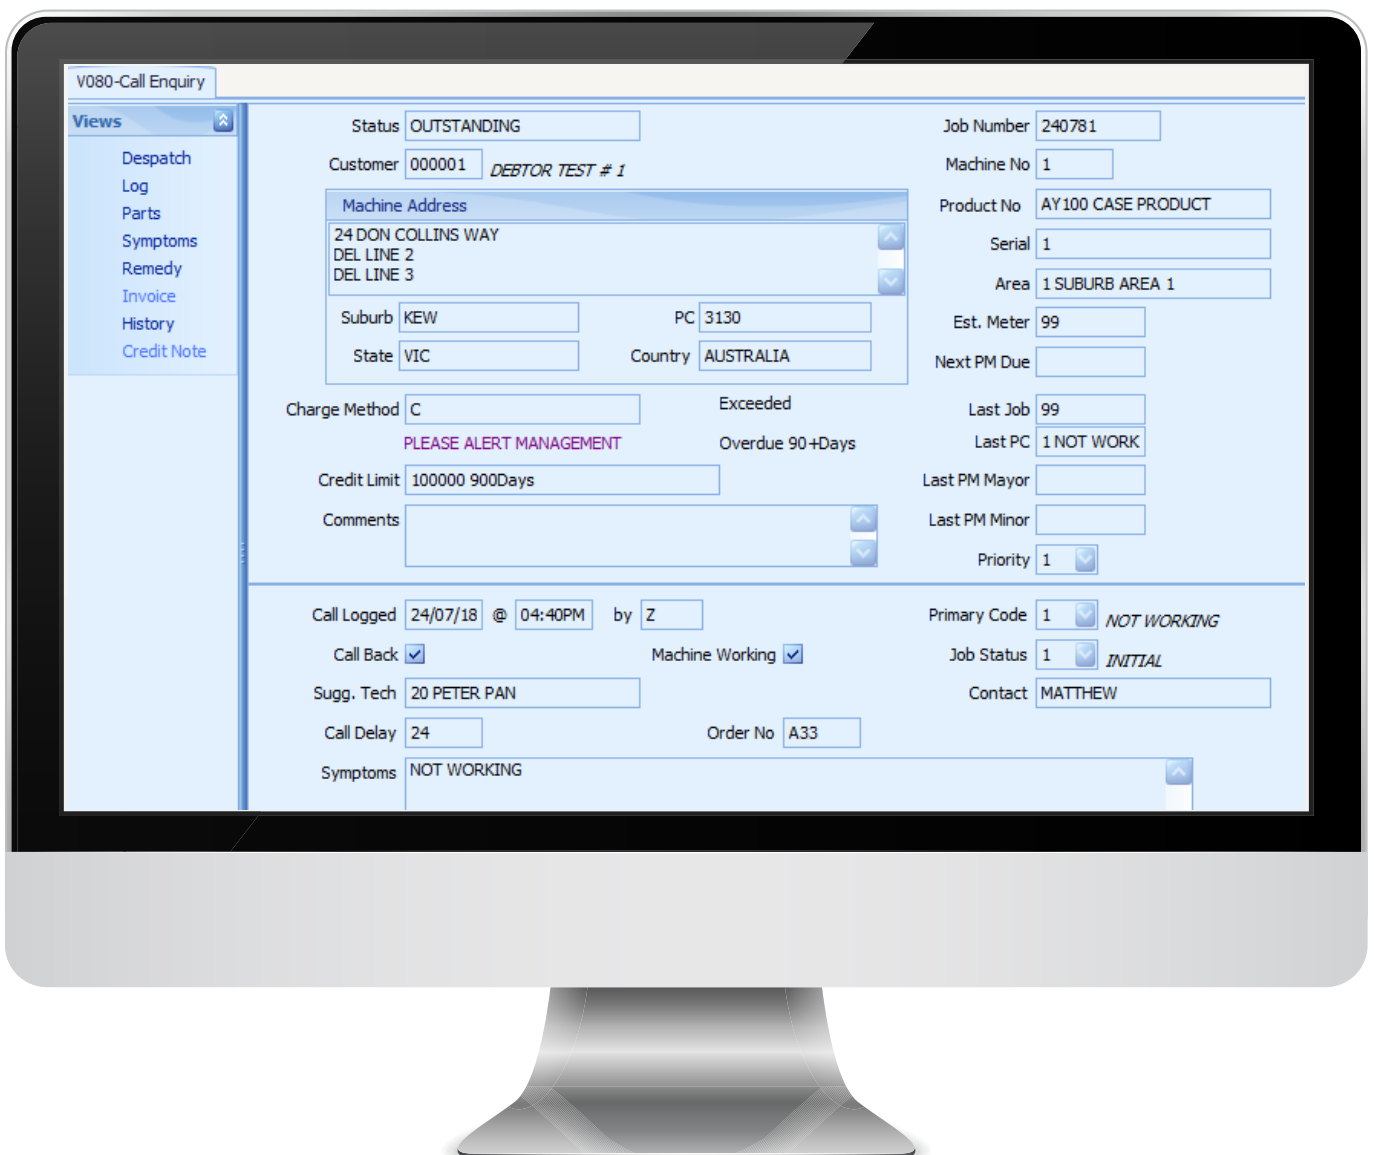

Pick Your Future

UNIWARE

Aus  antage

Service Management

Turn service operation into a profit centre. Since 1979, creating efficiency and profitability in service operations.

AusVantage ERP, Implemented in leading service providers around Australia